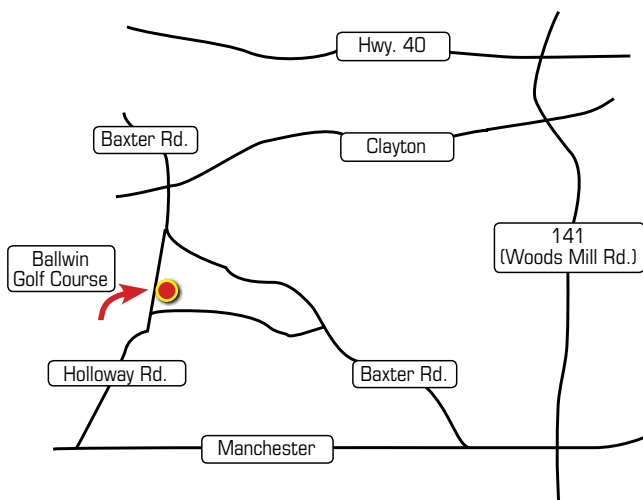

4 Bedroom ■ 2 Full, 2 Half Baths

Approx. 2100 Sq. Ft. ■ 2 Car Garage ■ Large Basement

- Patio, Front Porch
- Open Floor Plan, Fireplace
- Fenced Backyard
- Parkway West School District
- Close to Highway 40 and 141
- 42 inch Cabinets, Updated Light Fixtures
- Walk-In Closet
- Tiled Floor in Kitchen and Bathrooms
- Great West County Location Near Ballwin Pool, Golf Course, and Rec Center

$1795 per month